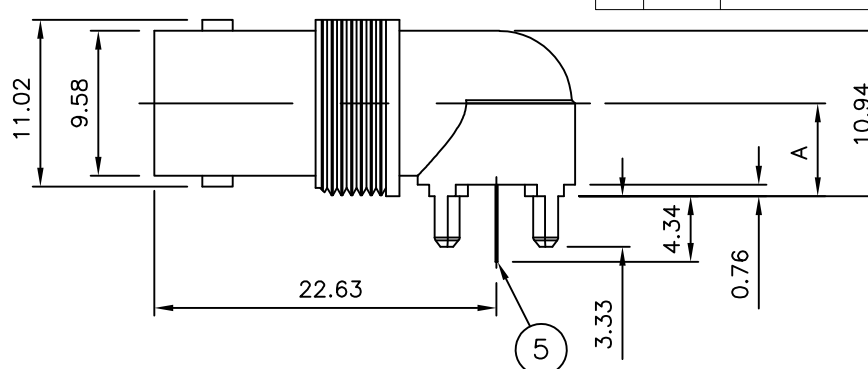

NOTES:

- 1 PACK IN ACCORDANCE WITH AMP SPEC 107-3275
- 2 100 TRAY PACK IN ACCORDANCE WITH AMP SPEC 107-3275
- 3 Au PLATING
- 4 Ni PLATING
- 5 FOR TECHNICAL DATA REFER TO YOUR LOCAL TE CONNECTIVITY SALES OFFICE
- 6 ALL DIMENSIONS ARE NOMINAL FOR REFERENCE ONLY UNLESS OTHERWISE STATED

THIS DRAWING IS A CONTROLLED DOCUMENT.		DWN RITA ZUO 10 Mar 09	 TE Connectivity
DIMENSIONS: mm		CHK ANSON MA 10 Mar 09	
TOLERANCES UNLESS OTHERWISE SPECIFIED:		APVD BOB ZHAO 10 Mar 09	
0 PLC ± 0.5 1 PLC ± 0.3 2 PLC ± 0.2 3 PLC ± - 4 PLC ± - ANGLES ± -		NAME	
MATERIAL -		FINISH -	BNC LP ELBOW BULKHEAD PCB SKT 50 & 75 OHMS
		PRODUCT SPEC 108-112000	SIZE CAGE CODE DRAWING NO RESTRICTED TO
		APPLICATION SPEC -	A3 00779 C-1634556
		WEIGHT -	SCALE NTS SHEET 1 OF 1 REV G
		CUSTOMER DRAWING	