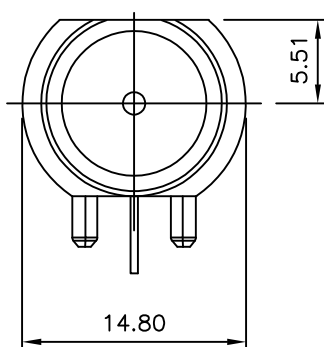

NOTES:

- 1 PACK IN ACCORDANCE WITH AMP SPEC 107-3275
- 2 100 TRAY PACK IN ACCORDANCE WITH AMP SPEC 107-3275
- 3 Au PLATING
- 4 Ni PLATING
- 5 FOR TECHNICAL DATA REFER TO YOUR LOCAL TE CONNECTIVITY SALES OFFICE
- 6 ALL DIMENSIONS ARE NOMINAL FOR REFERENCE ONLY UNLESS OTHERWISE STATED

QUANTITY PER ASSY		PARTS LIST								
1	1	1	1	1	PHOSPHER BRONZE 3	CONTACT	5			
1	1	-	-	1	TPX	INSULATION	4			
-	-	1	1	1	TPX	INSULATION	3			
1	1	1	1	1	PTFE	INSULATION	2			
1	1	1	1	1	ZINC ALLOY 4	BODY	1			
5--7	5--6	5--5	5--4	5--3	5--2	5--1	5--0	MATERIAL	DESCRIPTION	ITEM
2	1	2	1	2	1	2	1			

THIS DRAWING IS A CONTROLLED DOCUMENT.		DWN RITA ZUO 10 Mar 09	 TE Connectivity
DIMENSIONS: mm		CHK ANSON MA 10 Mar 09	
TOLERANCES UNLESS OTHERWISE SPECIFIED:		APVD BOB ZHAO 10 Mar 09	
0 PLC ± 0.5 1 PLC ± 0.3 2 PLC ± 0.2 3 PLC ± - 4 PLC ± - ANGLES ± -		NAME	
MATERIAL -		FINISH -	BNC LP ELBOW BULKHEAD PCB SKT 50 & 75 OHMS
		PRODUCT SPEC 108-112000	SIZE CAGE CODE DRAWING NO RESTRICTED TO
		APPLICATION SPEC -	A3 00779 C-1634556
		WEIGHT -	SCALE NTS SHEET 1 OF 1 REV G
		CUSTOMER DRAWING	