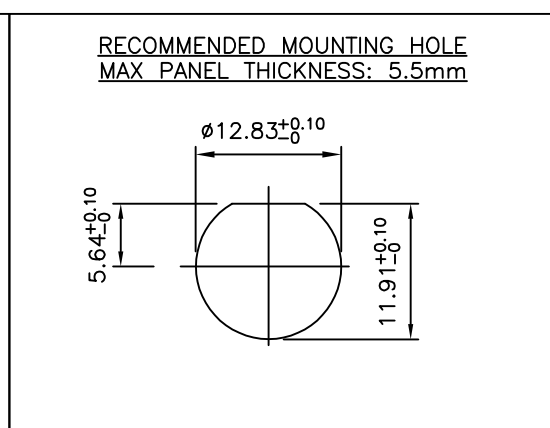

NOTES:

- 1 PACK IN ACCORDANCE WITH AMP SPEC 107-3275
- 2 100 TRAY PACK IN ACCORDANCE WITH AMP SPEC 107-3275
- 3 Au PLATING
- 4 Ni PLATING
- 5 FOR TECHNICAL DATA REFER TO YOUR LOCAL TE CONNECTIVITY SALES OFFICE
- 6 ALL DIMENSIONS ARE NOMINAL FOR REFERENCE ONLY UNLESS OTHERWISE STATED

THIS DRAWING IS A CONTROLLED DOCUMENT.		DWN RITA ZUO 10 Mar 09	 TE Connectivity
DIMENSIONS: mm		CHK ANSON MA 10 Mar 09	
TOLERANCES UNLESS OTHERWISE SPECIFIED:		APVD BOB ZHAO 10 Mar 09	
0 PLC ± 0.5 1 PLC ± 0.3 2 PLC ± 0.2 3 PLC ± - 4 PLC ± - ANGLES ± -		NAME	
MATERIAL -		FINISH -	BNC LP ELBOW BULKHEAD PCB SKT 50 & 75 OHMS
		PRODUCT SPEC 108-112000	SIZE CAGE CODE DRAWING NO RESTRICTED TO
		APPLICATION SPEC -	A3 00779 C-1634556
		WEIGHT -	SCALE NTS SHEET 1 OF 1 REV G
		CUSTOMER DRAWING	