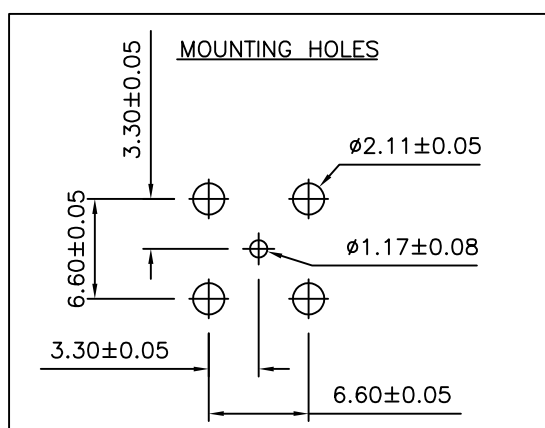

NOTES:

- 1 PACK IN ACCORDANCE WITH AMP SPEC 107-3275
- 2 100 TRAY PACK IN ACCORDANCE WITH AMP SPEC 107-3275
- 3 Au PLATING
- 4 Ni PLATING
- 5 FOR TECHNICAL DATA REFER TO YOUR LOCAL TE CONNECTIVITY SALES OFFICE
- 6 ALL DIMENSIONS ARE NOMINAL FOR REFERENCE ONLY UNLESS OTHERWISE STATED

QUANTITY PER ASSY		PARTS LIST								
1	1	1	1	1	PHOSPHER BRONZE 3	CONTACT	5			
1	1	-	-	1	TPX	INSULATION	4			
-	-	1	1	1	TPX	INSULATION	3			
1	1	1	1	1	PTFE	INSULATION	2			
1	1	1	1	1	ZINC ALLOY 4	BODY	1			
5--7	5--6	5--5	5--4	5--3	5--2	5--1	5--0	MATERIAL	DESCRIPTION	ITEM
2	1	2	1	2	1	2	1			

THIS DRAWING IS A CONTROLLED DOCUMENT.		DWN RITA ZUO 10 Mar 09	 TE Connectivity
DIMENSIONS: mm		CHK ANSON MA 10 Mar 09	
TOLERANCES UNLESS OTHERWISE SPECIFIED:		APVD BOB ZHAO 10 Mar 09	
0 PLC ± 0.5 1 PLC ± 0.3 2 PLC ± 0.2 3 PLC ± - 4 PLC ± - ANGLES ± -		NAME	
MATERIAL -		FINISH -	BNC LP ELBOW BULKHEAD PCB SKT 50 & 75 OHMS
		PRODUCT SPEC 108-112000	SIZE CAGE CODE DRAWING NO RESTRICTED TO
		APPLICATION SPEC -	A3 00779 C-1634556
		WEIGHT -	SCALE NTS SHEET 1 OF 1 REV G
		CUSTOMER DRAWING	