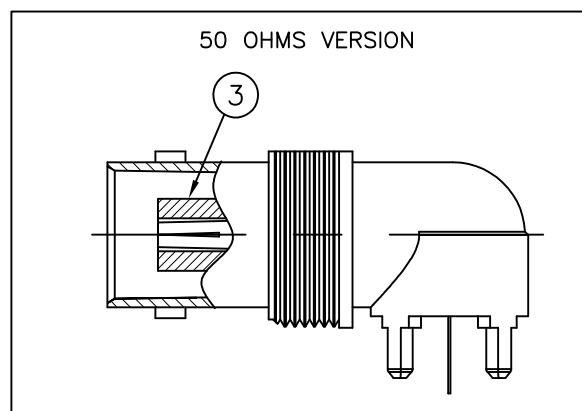

NOTES:

- 1 PACK IN ACCORDANCE WITH AMP SPEC 107-3275
- 2 100 TRAY PACK IN ACCORDANCE WITH AMP SPEC 107-3275
- 3 Au PLATING
- 4 Ni PLATING
- 5 FOR TECHNICAL DATA REFER TO YOUR LOCAL TE CONNECTIVITY SALES OFFICE
- 6 ALL DIMENSIONS ARE NOMINAL FOR REFERENCE ONLY UNLESS OTHERWISE STATED

THIS DRAWING IS A CONTROLLED DOCUMENT.		DWN RITA ZUO 10 Mar 09	 TE Connectivity
DIMENSIONS: mm		CHK ANSON MA 10 Mar 09	
TOLERANCES UNLESS OTHERWISE SPECIFIED:		APVD BOB ZHAO 10 Mar 09	
0 PLC ± 0.5 1 PLC ± 0.3 2 PLC ± 0.2 3 PLC ± - 4 PLC ± - ANGLES ± -		NAME	
MATERIAL -		FINISH -	BNC LP ELBOW BULKHEAD PCB SKT 50 & 75 OHMS
		PRODUCT SPEC 108-112000	SIZE CAGE CODE DRAWING NO RESTRICTED TO
		APPLICATION SPEC -	A3 00779 C-1634556
		WEIGHT -	SCALE NTS SHEET 1 OF 1 REV G
		CUSTOMER DRAWING	