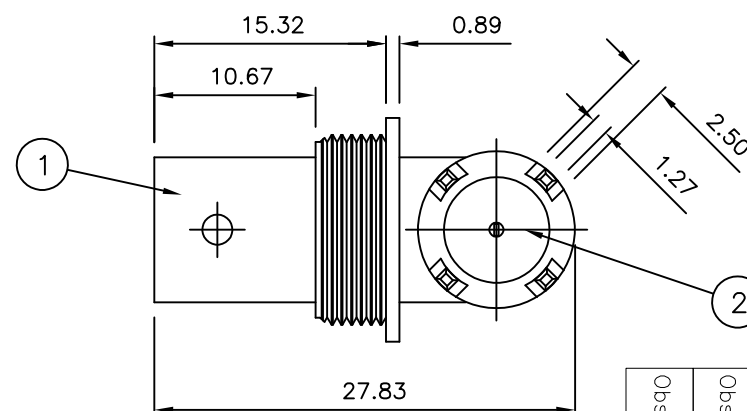

NOTES:

- 1 PACK IN ACCORDANCE WITH AMP SPEC 107-3275
- 2 100 TRAY PACK IN ACCORDANCE WITH AMP SPEC 107-3275
- 3 Au PLATING
- 4 Ni PLATING
- 5 FOR TECHNICAL DATA REFER TO YOUR LOCAL TE CONNECTIVITY SALES OFFICE
- 6 ALL DIMENSIONS ARE NOMINAL FOR REFERENCE ONLY UNLESS OTHERWISE STATED

QUANTITY PER ASSY		PARTS LIST								
1	1	1	1	1	PHOSPHER BRONZE 3	CONTACT	5			
1	1	-	-	1	TPX	INSULATION	4			
-	-	1	1	1	TPX	INSULATION	3			
1	1	1	1	1	PTFE	INSULATION	2			
1	1	1	1	1	ZINC ALLOY 4	BODY	1			
5--7	5--6	5--5	5--4	5--3	5--2	5--1	5--0	MATERIAL	DESCRIPTION	ITEM
2	1	2	1	2	1	2	1			

THIS DRAWING IS A CONTROLLED DOCUMENT.		DWN RITA ZUO 10 Mar 09	 TE Connectivity
DIMENSIONS: mm		CHK ANSON MA 10 Mar 09	
TOLERANCES UNLESS OTHERWISE SPECIFIED:		APVD BOB ZHAO 10 Mar 09	
0 PLC ± 0.5 1 PLC ± 0.3 2 PLC ± 0.2 3 PLC ± - 4 PLC ± - ANGLES ± -		NAME	
MATERIAL -		FINISH -	BNC LP ELBOW BULKHEAD PCB SKT 50 & 75 OHMS
		PRODUCT SPEC 108-112000	SIZE CAGE CODE DRAWING NO RESTRICTED TO
		APPLICATION SPEC -	A3 00779 C-1634556
		WEIGHT -	SCALE NTS SHEET 1 OF 1 REV G
		CUSTOMER DRAWING	