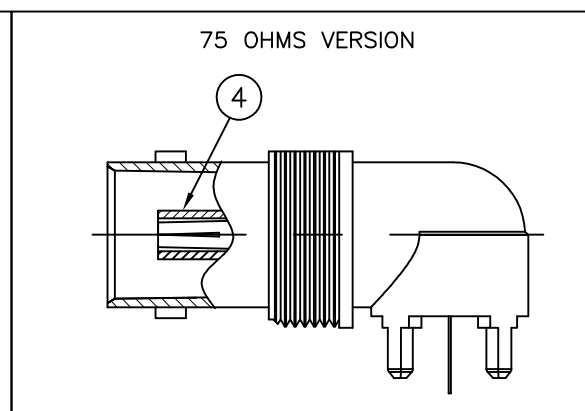

NOTES:

- 1 PACK IN ACCORDANCE WITH AMP SPEC 107-3275
- 2 100 TRAY PACK IN ACCORDANCE WITH AMP SPEC 107-3275
- 3 Au PLATING
- 4 Ni PLATING
- 5 FOR TECHNICAL DATA REFER TO YOUR LOCAL TE CONNECTIVITY SALES OFFICE
- 6 ALL DIMENSIONS ARE NOMINAL FOR REFERENCE ONLY UNLESS OTHERWISE STATED

THIS DRAWING IS A CONTROLLED DOCUMENT.		DWN RITA ZUO 10 Mar 09	 TE Connectivity
DIMENSIONS: mm		CHK ANSON MA 10 Mar 09	
TOLERANCES UNLESS OTHERWISE SPECIFIED:		APVD BOB ZHAO 10 Mar 09	
0 PLC ± 0.5 1 PLC ± 0.3 2 PLC ± 0.2 3 PLC ± - 4 PLC ± - ANGLES ± -		NAME	
MATERIAL -		FINISH -	BNC LP ELBOW BULKHEAD PCB SKT 50 & 75 OHMS
		PRODUCT SPEC 108-112000	SIZE CAGE CODE DRAWING NO RESTRICTED TO
		APPLICATION SPEC -	A3 00779 C-1634556
		WEIGHT -	SCALE NTS SHEET 1 OF 1 REV G
		CUSTOMER DRAWING	