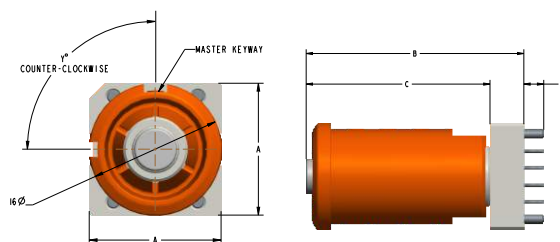

Straight Receptacle

Size	Press-Fit Termination			
	A	B	C	D
5.7mm	16.0	32.8	27.7	3.0