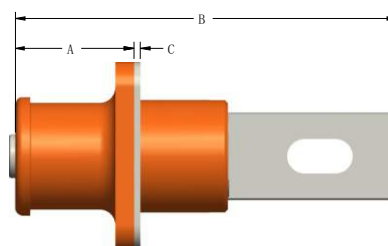

Busbar Termination

Size	Busbar Termination		
	A	B	C
5.7mm	16.5	46.7	1.0
8.0mm	19.0	61.2	1.0
10.3mm	25.8	68.8	0.3