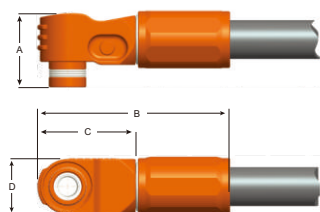

Shell Type

Right Angle Plug

Size	Plug Dimension			
	A	B	C	D
5.7mm	22.6	55.1	30.0	18.0
8.0mm	29.0	74.5	38.4	21.6
10.3mm	41.2	84.5	42.5	28.0