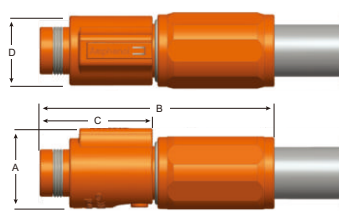

Straight Plug

Size	Plug Dimension			
	A	B	C	D
8.0mm	24.45	72.4	34.8	21.4