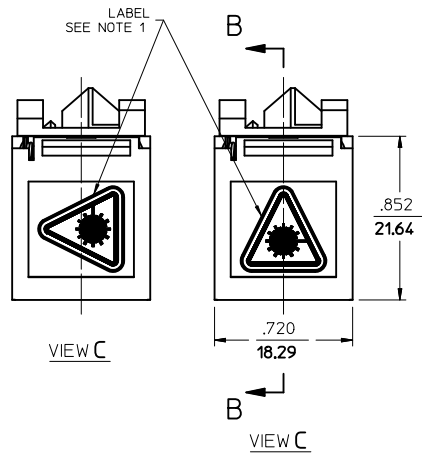

KIT P/N	VERSION	SLEEVE MATERIAL	ADAPTER COLOR
106004-3380	1 (ST-SC)	PHOSPHOR BRONZE	METAL
106004-3381		ZIRCONIA	
106004-3382	2 (FC-SC)	PHOSPHOR BRONZE	
106004-3383		ZIRCONIA	
106004-3384	3 (SC-SC)	PHOSPHOR BRONZE	BLACK
106004-3385		ZIRCONIA	
106004-3388	4 (MTP-MTP)	N/A	
106004-3389			

ISOMETRIC VIEW

VIEW A
VERSION 1 & 2 (KEY LOCATION)
DOOR REMOVED
ROTATED 30° CW

VIEW A
VERSION 3 (SC-SC)
DOOR REMOVED
ROTATED 30° CW

SECTION B-B
VERSION 4 (MTP-MTP)
SEE NOTE 2

- NOTES:
- LABEL TO BE INSTALLED BY CUSTOMER.
 - MTP-MTP ADAPTER (VERSION 4) TO BE ASSEMBLED BY CUSTOMER, AFTER BEZEL IS INSTALLED IN PANEL CUTOUT.

ENTER DESCRIPTION EC NO: MF2012-0258 DRWNG: PEVZNER 2011/11/11 CHKD: APPR: IGJMIN 2011/11/14 REV:	QUALITY SYMBOLS	GENERAL TOLERANCES (UNLESS SPECIFIED) <table border="1"> <thead> <tr> <th></th> <th>mm</th> <th>INCH</th> </tr> </thead> <tbody> <tr> <td>4 PLACES</td> <td>± .005</td> <td>± .0002</td> </tr> <tr> <td>3 PLACES</td> <td>± .005</td> <td>± .0002</td> </tr> <tr> <td>2 PLACES</td> <td>± .005</td> <td>± .0002</td> </tr> <tr> <td>1 PLACE</td> <td>± .005</td> <td>± .0002</td> </tr> </tbody> </table>		mm	INCH	4 PLACES	± .005	± .0002	3 PLACES	± .005	± .0002	2 PLACES	± .005	± .0002	1 PLACE	± .005	± .0002	DIMENSION STYLE	SCALE	DESIGN UNITS	THIRD ANGLE PROJECTION
			mm	INCH																	
	4 PLACES	± .005	± .0002																		
	3 PLACES	± .005	± .0002																		
2 PLACES	± .005	± .0002																			
1 PLACE	± .005	± .0002																			
▼=0 ▽=0	IN/MM	2:1	INCH																		
			DRAWN BY	DATE	TITLE																
			RPACIFICI	2005/10/20	METALIZED SIMPLEX BEZEL ADAPTER KITS																
			CHECKED BY	DATE																	
			APPROVED BY	DATE																	
			MATERIAL NO.	DOCUMENT NO.	SHEET NO.																
			SEE TABLE	SD-106004-338X	1 OF 1																
			SIZE	THIS DRAWING CONTAINS INFORMATION THAT IS PROPRIETARY TO MOLEX INCORPORATED AND SHOULD NOT BE USED WITHOUT WRITTEN PERMISSION																	