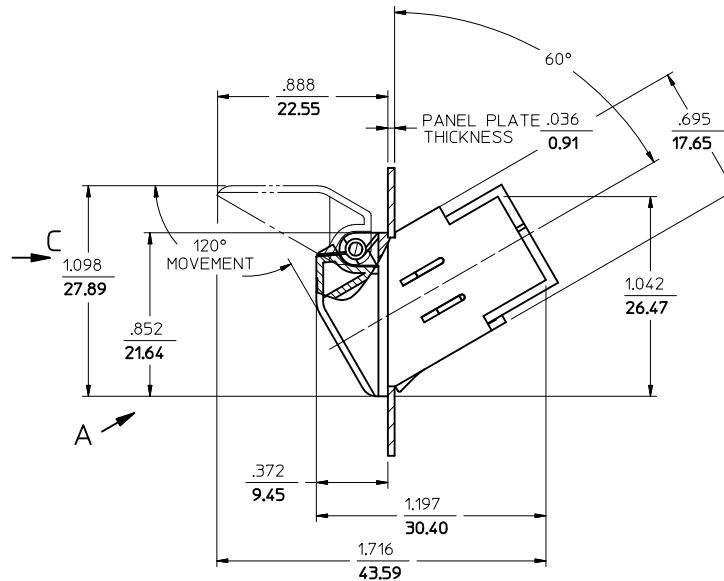

KIT P/N	VERSION	SLEEVE MATERIAL	ADAPTER COLOR
106004-3380	1 (ST-SC)	PHOSPHOR BRONZE	METAL
106004-3381		ZIRCONIA	
106004-3382	2 (FC-SC)	PHOSPHOR BRONZE	
106004-3383		ZIRCONIA	
106004-3384	3 (SC-SC)	PHOSPHOR BRONZE	BLACK
106004-3385		ZIRCONIA	
106004-3388	4 (MTP-MTP)	N/A	
106004-3389			

ISOMETRIC VIEW

VIEW A
VERSION 1 & 2 (KEY LOCATION)
DOOR REMOVED
ROTATED 30° CW

VIEW A
VERSION 3 (SC-SC)
DOOR REMOVED
ROTATED 30° CW

SECTION B-B
VERSION 4 (MTP-MTP)
SEE NOTE 2

- NOTES:
- LABEL TO BE INSTALLED BY CUSTOMER.
 - MTP-MTP ADAPTER (VERSION 4) TO BE ASSEMBLED BY CUSTOMER, AFTER BEZEL IS INSTALLED IN PANEL CUTOUT.

ENTER DESCRIPTION EC NO: MF2012-0258 DRWNG: PEVZNER 2011/11/11 CHKD: APPR: IGJMIN 2011/11/14 REV:	QUALITY SYMBOLS	GENERAL TOLERANCES (UNLESS SPECIFIED) <table border="1"> <thead> <tr> <th></th> <th>mm</th> <th>INCH</th> </tr> </thead> <tbody> <tr> <td>4 PLACES</td> <td>± .005</td> <td>± .0002</td> </tr> <tr> <td>3 PLACES</td> <td>± .005</td> <td>± .0002</td> </tr> <tr> <td>2 PLACES</td> <td>± .005</td> <td>± .0002</td> </tr> <tr> <td>1 PLACE</td> <td>± .005</td> <td>± .0002</td> </tr> </tbody> </table>		mm	INCH	4 PLACES	± .005	± .0002	3 PLACES	± .005	± .0002	2 PLACES	± .005	± .0002	1 PLACE	± .005	± .0002	DIMENSION STYLE	SCALE	DESIGN UNITS	THIRD ANGLE PROJECTION
			mm	INCH																	
	4 PLACES	± .005	± .0002																		
	3 PLACES	± .005	± .0002																		
2 PLACES	± .005	± .0002																			
1 PLACE	± .005	± .0002																			
▼=0 ▽=0	IN/MM	2:1	INCH																		
			DRAWN BY	DATE	TITLE																
			RPACIFICI	2005/10/20	METALIZED SIMPLEX BEZEL ADAPTER KITS																
			CHECKED BY	DATE																	
			APPROVED BY	DATE																	
			MATERIAL NO.	DOCUMENT NO.	SHEET NO.																
			SEE TABLE	SD-106004-338X	1 OF 1																
			SIZE	THIS DRAWING CONTAINS INFORMATION THAT IS PROPRIETARY TO MOLEX INCORPORATED AND SHOULD NOT BE USED WITHOUT WRITTEN PERMISSION																	