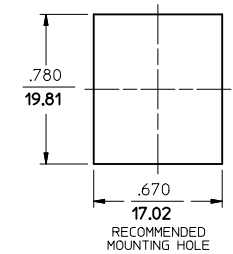

ISOMETRIC VIEW

VIEW A
VERSION 1 & 2 (KEY LOCATION)
DOOR REMOVED
ROTATED 30° CW

VIEW A
VERSION 3 (SC-SC)
DOOR REMOVED
ROTATED 30° CW

SECTION B-B
VERSION 4 (MTP-MTP)
SEE NOTE 2

- NOTES:
- LABEL TO BE INSTALLED BY CUSTOMER.
 - MTP-MTP ADAPTER (VERSION 4) TO BE ASSEMBLED BY CUSTOMER, AFTER BEZEL IS INSTALLED IN PANEL CUTOUT.

ENTER DESCRIPTION EC NO: MF2012-0258 DRWNG: PEVZNER 2011/11/11 CHKD: APPR: IGJMIN 2011/11/14 REV:	QUALITY SYMBOLS	GENERAL TOLERANCES (UNLESS SPECIFIED) <table border="1"> <thead> <tr> <th></th> <th>mm</th> <th>INCH</th> </tr> </thead> <tbody> <tr> <td>4 PLACES</td> <td>± .005</td> <td>± .0002</td> </tr> <tr> <td>3 PLACES</td> <td>± .005</td> <td>± .0002</td> </tr> <tr> <td>2 PLACES</td> <td>± .005</td> <td>± .0002</td> </tr> <tr> <td>1 PLACE</td> <td>± .005</td> <td>± .0002</td> </tr> </tbody> </table>		mm	INCH	4 PLACES	± .005	± .0002	3 PLACES	± .005	± .0002	2 PLACES	± .005	± .0002	1 PLACE	± .005	± .0002	DIMENSION STYLE	SCALE	DESIGN UNITS	THIRD ANGLE PROJECTION
			mm	INCH																	
	4 PLACES	± .005	± .0002																		
	3 PLACES	± .005	± .0002																		
2 PLACES	± .005	± .0002																			
1 PLACE	± .005	± .0002																			
▼=0 ▽=0	IN/MM	2:1	INCH																		
			DRAWN BY	DATE	TITLE																
			RPACIFICI	2005/10/20	METALIZED SIMPLEX BEZEL ADAPTER KITS																
			CHECKED BY	DATE																	
			APPROVED BY	DATE																	
			MATERIAL NO.	DOCUMENT NO.	SHEET NO.																
			SEE TABLE	SD-106004-338X	1 OF 1																
			SIZE	THIS DRAWING CONTAINS INFORMATION THAT IS PROPRIETARY TO MOLEX INCORPORATED AND SHOULD NOT BE USED WITHOUT WRITTEN PERMISSION																	