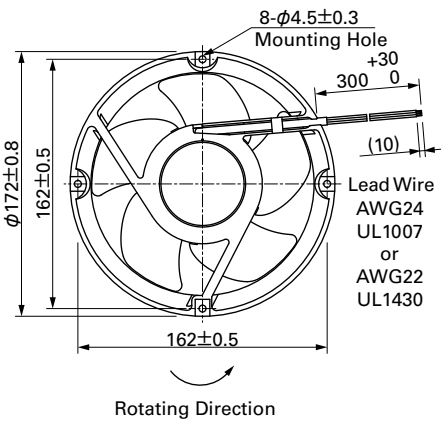

φ172mm

San Ace 172

General Specifications

- Material Frame: Aluminum, Impeller: Plastics (Flammability: UL94V-1)
- Expected Life Refer to specifications (L10:Survival rate:90% at 60°C ,
rated voltage, and continuously run in a free air state)
- Lead Wire ⊕red ⊖black or blue (Sensor) yellow
- Storage Temperature -30°C to +70°C (Non-condensing)

φ172mm×51mm (Mass : 780g) **9E type Round type**

Specifications

The following nos. have pulse sensors.

Model No.	Rated Voltage [V]	Operating Voltage Range [V]	Rated Current [A]	Rated Input [W]	Rated Speed [min ⁻¹]	Max. Airflow [m ³ /min] [CFM]	Max. Static Pressure [Pa] [inchH ₂ O]	SPL [dB(A)]	Operating Temperature [°C]	Expected Life [h]
109E1712K501	12	10.2 to 13.8	2.9	34.8	4,100	8.5 300	243.0 0.976	55	-20 to +60	40,000/60°C
109E1712Y501			2.3	27.6	3,800	7.8 276	210.0 0.843	53		
109E1712H501			1.2	14.4	3,050	6.4 226	137.2 0.551	47		
109E1712F501			0.9	10.8	2,500	5.1 180	95.0 0.382	42		
109E1712M501			0.48	5.76	2,000	4.2 148	67.6 0.271	36		
109E1724C501	24	20.4 to 27.6	2.3	55.2	4,800	9.9 350	308.0 1.237	60		
109E1724K501			1.3	31.2	4,100	8.5 300	243.0 0.976	55		
109E1724H501			0.58	13.92	3,050	6.4 226	137.2 0.551	47		
109E1724F501			0.35	8.4	2,500	5.1 180	95 0.382	42		
109E1724M501			0.2	4.8	2,000	4.2 148	67.6 0.271	36		
109E1748C501	48	40.8 to 55.2	1.2	57.6	4,800	9.9 350	308.0 1.237	60	-20 to +60	
109E1748K501			0.7	33.6	4,100	8.5 300	243.0 0.976	55	-20 to +70	
109E1748H501			0.28	13.44	3,050	6.4 226	137.2 0.551	47	-20 to +60	
109E1748F501			0.19	9.12	2,500	5.1 180	95 0.382	42	-20 to +60	
109E1748M501			0.11	5.28	2,000	4.2 148	67.6 0.271	36	-20 to +70	

Other sensor specifications are available as options. Please refer to the index (p. 495).

Dimensions (unit: mm)

Reference Dimensions of Mounting Holes and Vent Opening (unit: mm)

Options (unit: mm)

Finger Guards