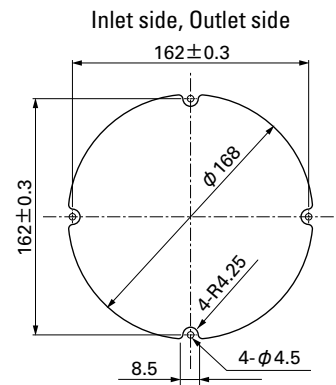

φ172mm

San Ace 172

General Specifications

- Material Frame: Aluminum, Impeller: Plastics (Flammability: UL94V-1)
- Expected Life Refer to specifications (L10:Survival rate:90% at 60°C ,
rated voltage, and continuously run in a free air state)
- Lead Wire ⊕red ⊖black or blue (Sensor) yellow
- Storage Temperature -30°C to +70°C (Non-condensing)

φ172mm×51mm (Mass : 780g) **9E type Round type**

Specifications

The following nos. have pulse sensors.

Model No.	Rated Voltage [V]	Operating Voltage Range [V]	Rated Current [A]	Rated Input [W]	Rated Speed [min ⁻¹]	Max. Airflow [m ³ /min] [CFM]	Max. Static Pressure [Pa] [inchH ₂ O]	SPL [dB(A)]	Operating Temperature [°C]	Expected Life [h]
109E1712K501	12	10.2 to 13.8	2.9	34.8	4,100	8.5 300	243.0 0.976	55	-20 to +60	40,000/60°C
109E1712Y501			2.3	27.6	3,800	7.8 276	210.0 0.843	53		
109E1712H501			1.2	14.4	3,050	6.4 226	137.2 0.551	47		
109E1712F501			0.9	10.8	2,500	5.1 180	95.0 0.382	42		
109E1712M501			0.48	5.76	2,000	4.2 148	67.6 0.271	36		
109E1724C501	24	20.4 to 27.6	2.3	55.2	4,800	9.9 350	308.0 1.237	60		
109E1724K501			1.3	31.2	4,100	8.5 300	243.0 0.976	55		
109E1724H501			0.58	13.92	3,050	6.4 226	137.2 0.551	47		
109E1724F501			0.35	8.4	2,500	5.1 180	95 0.382	42		
109E1724M501			0.2	4.8	2,000	4.2 148	67.6 0.271	36		
109E1748C501	48	40.8 to 55.2	1.2	57.6	4,800	9.9 350	308.0 1.237	60	-20 to +60	
109E1748K501			0.7	33.6	4,100	8.5 300	243.0 0.976	55	-20 to +70	
109E1748H501			0.28	13.44	3,050	6.4 226	137.2 0.551	47	-20 to +60	
109E1748F501			0.19	9.12	2,500	5.1 180	95 0.382	42	-20 to +60	
109E1748M501			0.11	5.28	2,000	4.2 148	67.6 0.271	36	-20 to +70	

Other sensor specifications are available as options. Please refer to the index (p. 495).

Dimensions (unit: mm)

Reference Dimensions of Mounting Holes and Vent Opening (unit: mm)

Options (unit: mm)

Finger Guards