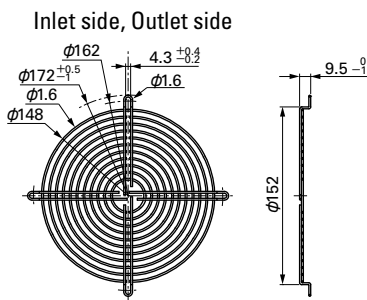

Options (unit: mm)

Finger Guards

Model : 109-1066 Surface treatment : Nickel-chrome plating (silver) Color