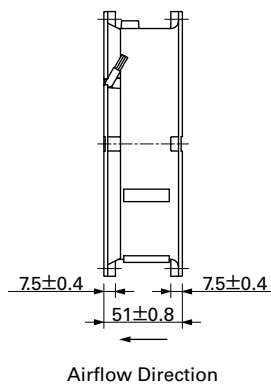

φ172mm

San Ace 172

General Specifications

- Material Frame: Aluminum, Impeller: Plastics (Flammability: UL94V-1)
- Expected Life Refer to specifications (L10:Survival rate:90% at 60°C ,
rated voltage, and continuously run in a free air state)
- Lead Wire ⊕red ⊖black or blue (Sensor) yellow
- Storage Temperature -30°C to +70°C (Non-condensing)

φ172mm×51mm (Mass : 780g) **9E type Round type**

Specifications

The following nos. have pulse sensors.

Model No.	Rated Voltage [V]	Operating Voltage Range [V]	Rated Current [A]	Rated Input [W]	Rated Speed [min ⁻¹]	Max. Airflow [m ³ /min] [CFM]	Max. Static Pressure [Pa] [inchH ₂ O]	SPL [dB(A)]	Operating Temperature [°C]	Expected Life [h]
109E1712K501	12	10.2 to 13.8	2.9	34.8	4,100	8.5 300	243.0 0.976	55	-20 to +60	40,000/60°C
109E1712Y501			2.3	27.6	3,800	7.8 276	210.0 0.843	53		
109E1712H501			1.2	14.4	3,050	6.4 226	137.2 0.551	47		
109E1712F501			0.9	10.8	2,500	5.1 180	95.0 0.382	42		
109E1712M501			0.48	5.76	2,000	4.2 148	67.6 0.271	36		
109E1724C501	24	20.4 to 27.6	2.3	55.2	4,800	9.9 350	308.0 1.237	60		
109E1724K501			1.3	31.2	4,100	8.5 300	243.0 0.976	55		
109E1724H501			0.58	13.92	3,050	6.4 226	137.2 0.551	47		
109E1724F501			0.35	8.4	2,500	5.1 180	95 0.382	42		
109E1724M501			0.2	4.8	2,000	4.2 148	67.6 0.271	36		
109E1748C501	48	40.8 to 55.2	1.2	57.6	4,800	9.9 350	308.0 1.237	60	-20 to +60	
109E1748K501			0.7	33.6	4,100	8.5 300	243.0 0.976	55	-20 to +70	
109E1748H501			0.28	13.44	3,050	6.4 226	137.2 0.551	47	-20 to +60	
109E1748F501			0.19	9.12	2,500	5.1 180	95 0.382	42	-20 to +60	
109E1748M501			0.11	5.28	2,000	4.2 148	67.6 0.271	36	-20 to +70	

Other sensor specifications are available as options. Please refer to the index (p. 495).

Dimensions (unit: mm)

Reference Dimensions of Mounting Holes and Vent Opening (unit: mm)

Options (unit: mm)

Finger Guards